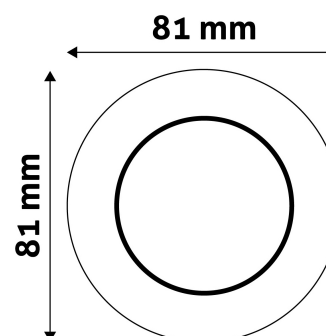

PRODUCT OUTLINE