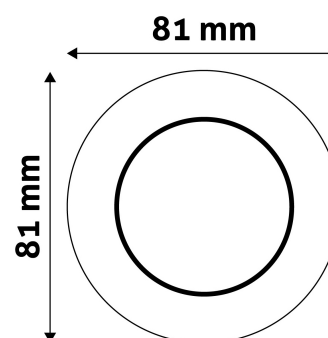

PRODUCT OUTLINE