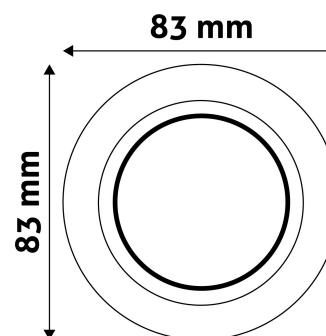

PRODUCT OUTLINE