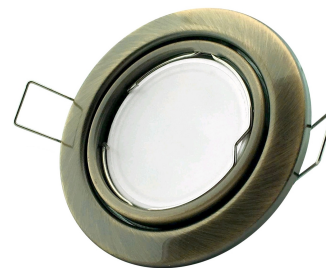

Avide GU10 Frame Cone Swivel Copper

Product code:	ABGU10F-CS-CO
Brand link:	avidelighting.com/qr/ABGU10F-CS-CO
ID:	AB-190518
Company name:	Bramcke Hungary Kft.
Company address:	Kisatár utca 17., 4031 Debrecen

TECHNICAL DETAILS

Wattage:	
Voltage range:	220-240V
Inner diameter:	55mm
Cut out size:	70mm
Swivel:	Yes
IP standard:	IP20

BOX PICTURE

Avide GU10 Frame Cone Swivel Copper

Product code: ABGU10F-CS-CO
Brand link: avidelighting.com/qr/ABGU10F-CS-CO
ID: AB-190518
Company name: Bramcke Hungary Kft.
Company address: Kishatár utca 17., 4031 Debrecen

PRODUCT PICTURE

PRODUCT OUTLINE

Avide GU10 Frame Cone Swivel Copper

Product code: ABGU10F-CS-CO
Brand link: avidelighting.com/qr/ABGU10F-CS-CO
ID: AB-190518
Company name: Bramcke Hungary Kft.
Company address: Kishatár utca 17., 4031 Debrecen