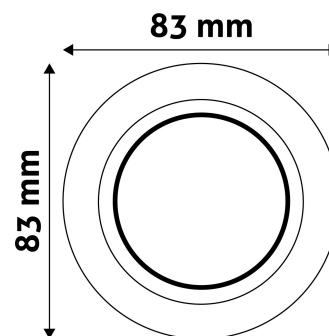

PRODUCT OUTLINE