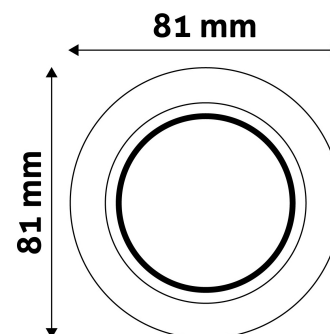

PRODUCT OUTLINE