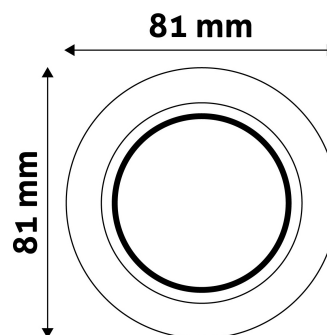

PRODUCT OUTLINE