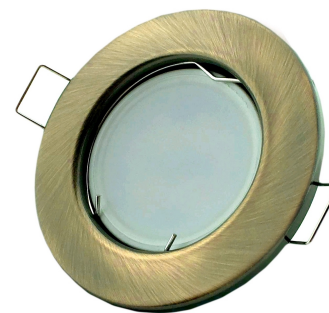

Avide GU10 Frame Round Copper

Product code:	ABGU10F-N-CO
Brand link:	avidelighting.com/qr/ABGU10F-N-CO
ID:	AB-190518
Company name:	Bramcke Hungary Kft.
Company address:	Kishatár utca 17., 4031 Debrecen

QR code:

Date of issue: 2024-05-20

Page: 2/3

PRODUCT SIZE

Diameter:	
Height:	31mm

CARDBOARD BOX

EAN:	5999097911380
Packaging:	
Dimensions:	83mm x 83mm x 35mm
Net weight:	41.4g
Gross weight:	57.9g

CARTON

EAN:	5999097911397
Packaging:	1/b 100/c 3200/p
Dimensions:	435mm x 210mm x 350mm
Net weight:	4.14kg
Gross weight:	5.79kg

PALLET EXAMPLE

Height:	
Width:	120cm (std Euro pallet)
Depth:	80cm (std Euro pallet)
Cartons per pallet:	32carton/pallet
Cartons per row:	
Net weight:	132.48kg
Gross weight:	185.28kg

PRODUCT PICTURE