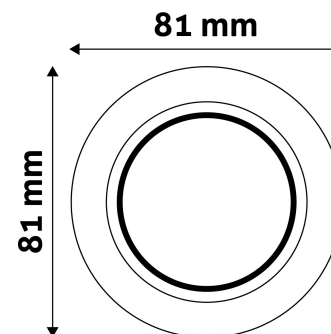

PRODUCT OUTLINE