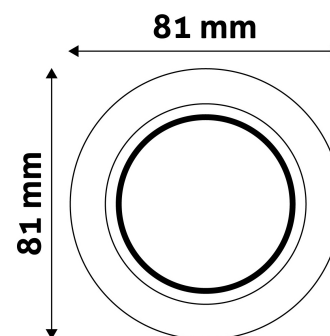

TECHNICAL DETAILS

Wattage:	
Voltage range:	220-240V
Inner diameter:	55mm
Cut out size:	55mm
Swivel:	No
IP standard:	IP20

BOX PICTURE

Avide GU10 Frame Round Satin Nickel

Product code: ABGU10F-N-SN
Brand link: avidelighting.com/qr/ABGU10F-N-SN
ID: AB-190518
Company name: Bramcke Hungary Kft.
Company address: Kishatár utca 17., 4031 Debrecen

Date of issue: 2024-05-21
Page: 2/3

PRODUCT SIZE

Diameter:
 Height: 31mm

CARDBOARD BOX

EAN: 5999097917146
 Packaging:
 Dimensions: 83mm x 83mm x 35mm
 Net weight: 43.5g
 Gross weight: 60g

CARTON

EAN: 5999097917153
 Packaging: 1/b 100/c 3200/p
 Dimensions: 435mm x 210mm x 350mm
 Net weight: 4.35kg
 Gross weight: 6kg

PALLET EXAMPLE

Height:
 Width: 120cm (std Euro pallet)
 Mepth: 80cm (std Euro pallet)
 Cartons per pallet: 32carton/pallet
 Cartons per row:
 Net weight: 139.2kg
 Gross weight: 192kg

PRODUCT PICTURE

PRODUCT OUTLINE