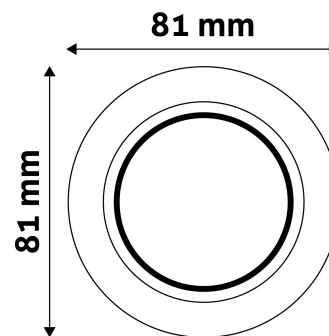

TECHNICAL DETAILS

Wattage:
Voltage range: 220-240V
Inner diameter: 55mm
Cut out size: 55mm
Swivel: No
IP standard: IP20

BOX PICTURE

Avide GU10 Frame Round White

Product code: ABGU10F-N-W
Brand link: avidelighting.com/qr/ABGU10F-N-W
ID: AB-190518
Company name: Bramcke Hungary Kft.
Company address: Kishatár utca 17., 4031 Debrecen

Date of issue: 2024-05-20

Page: 2/3

PRODUCT SIZE

Diameter:
 Height: 31mm

CARDBOARD BOX

EAN: 5999097911342
 Packaging:
 Dimensions: 83mm x 83mm x 35mm
 Net weight: 42.4g
 Gross weight: 58.9g

CARTON

EAN: 5999097911359
 Packaging: 1/b 100/c 3000/p
 Dimensions: 435mm x 215mm x 350mm
 Net weight: 4.24kg
 Gross weight: 5.89kg

PALLET EXAMPLE

Height:
 Width: 120cm (std Euro pallet)
 Mepth: 80cm (std Euro pallet)
 Cartons per pallet: 30carton/pallet
 Cartons per row:
 Net weight: 127.2kg
 Gross weight: 176.7kg

PRODUCT PICTURE

PRODUCT OUTLINE