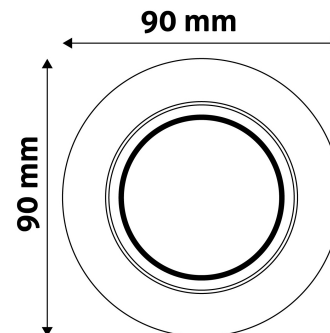

BOX PICTURE

TECHNICAL DETAILS

Wattage:
Voltage range: 220-240V
Inner diameter: 55mm
Cut out size: 70mm
Swivel: Yes
IP standard: IP20

Avide GU10 Frame Round Swivel Antracite

Product code:	ABGU10F-NS-AN
Brand link:	avidelighting.com/qr/ABGU10F-NS-AN
ID:	AB-190518
Company name:	Bramcke Hungary Kft.
Company address:	Kishatár utca 17., 4031 Debrecen

Date of issue: 2024-05-21

Page: 2/3

PRODUCT SIZE

Diameter:	
Height:	27mm

CARDBOARD BOX

EAN:	5999097911861
Packaging:	
Dimensions:	92mm x 36mm x 132mm
Net weight:	61.1g
Gross weight:	77.6g

CARTON

EAN:	5999097911878
Packaging:	1/b 100/c 3200/p
Dimensions:	485mm x 220mm x 390mm
Net weight:	6.11kg
Gross weight:	7.76kg

PALLET EXAMPLE

Height:	
Width:	120cm (std Euro pallet)
Depth:	80cm (std Euro pallet)
Cartons per pallet:	32carton/pallet
Cartons per row:	
Net weight:	195.52kg
Gross weight:	248.32kg

PRODUCT PICTURE

PRODUCT OUTLINE