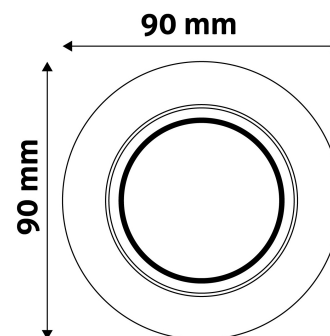

TECHNICAL DETAILS

Wattage:	
Voltage range:	220-240V
Inner diameter:	55mm
Cut out size:	70mm
Swivel:	Yes
IP standard:	IP20

BOX PICTURE

Avide GU10 Frame Round Swivel Black

Product code:	ABGU10F-NS-B
Brand link:	avidelighting.com/qr/ABGU10F-NS-B
ID:	AB-190518
Company name:	Bramcke Hungary Kft.
Company address:	Kishatár utca 17., 4031 Debrecen

Date of issue: 2024-05-21

Page: 2/3

PRODUCT SIZE

Diameter:	
Height:	27mm

CARDBOARD BOX

EAN:	5999097911403
Packaging:	
Dimensions:	93mm x 93mm x 37mm
Net weight:	61.1g
Gross weight:	77.6g

CARTON

EAN:	
Packaging:	1/b 100/c 3200/p
Dimensions:	485mm x 220mm x 390mm
Net weight:	6.11kg
Gross weight:	7.76kg

PALLET EXAMPLE

Height:	
Width:	120cm (std Euro pallet)
Depth:	80cm (std Euro pallet)
Cartons per pallet:	32carton/pallet
Cartons per row:	
Net weight:	195.52kg
Gross weight:	248.32kg

PRODUCT PICTURE

PRODUCT OUTLINE