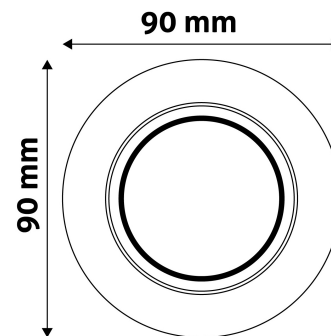

BOX PICTURE

TECHNICAL DETAILS

Wattage:
Voltage range: 220-240V
Inner diameter: 55mm
Cut out size: 70mm
Swivel: Yes
IP standard: IP20

Avide GU10 Frame Round Swivel Chrome

Product code: ABGU10F-NS-CH
Brand link: avidelighting.com/qr/ABGU10F-NS-CH
ID: AB-190518
Company name: Bramcke Hungary Kft.
Company address: Kishatár utca 17., 4031 Debrecen

Date of issue: 2024-05-20

Page: 2/3

PRODUCT SIZE

Diameter:
Height: 27mm

CARDBOARD BOX

EAN: 5999097911441
Packaging:
Dimensions: 92mm x 36mm x 132mm
Net weight: 60.8g
Gross weight: 77.3g

CARTON

EAN: 5999097911458
Packaging: 1/b 100/c 3200/p
Dimensions: 485mm x 220mm x 390mm
Net weight: 6.08kg
Gross weight: 7.73kg

PALLET EXAMPLE

Height:
Width: 120cm (std Euro pallet)
Mepth: 80cm (std Euro pallet)
Cartons per pallet: 32carton/pallet
Cartons per row:
Net weight: 194.56kg
Gross weight: 247.36kg

PRODUCT PICTURE

PRODUCT OUTLINE