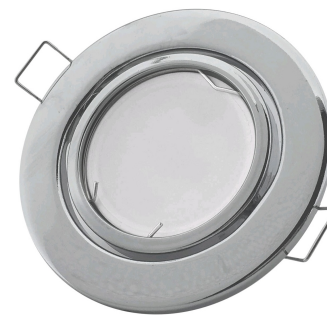

Avide GU10 Frame Round Swivel Chrome

Product code: ABGU10F-NS-CH
Brand link: avidelighting.com/qr/ABGU10F-NS-CH
ID: AB-190518
Company name: Bramcke Hungary Kft.
Company address: Kishatár utca 17., 4031 Debrecen

Date of issue: 2024-05-20

Page: 2/3

PRODUCT SIZE

Diameter:
Height: 27mm

CARDBOARD BOX

EAN: 5999097911441
Packaging:
Dimensions: 92mm x 36mm x 132mm
Net weight: 60.8g
Gross weight: 77.3g

CARTON

EAN: 5999097911458
Packaging: 1/b 100/c 3200/p
Dimensions: 485mm x 220mm x 390mm
Net weight: 6.08kg
Gross weight: 7.73kg

PALLET EXAMPLE

Height:
Width: 120cm (std Euro pallet)
Mepth: 80cm (std Euro pallet)
Cartons per pallet: 32carton/pallet
Cartons per row:
Net weight: 194.56kg
Gross weight: 247.36kg

PRODUCT PICTURE