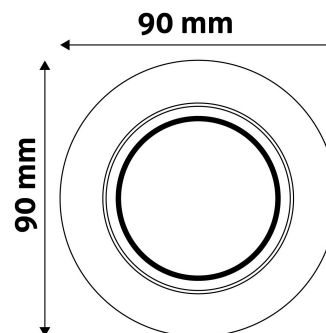

PRODUCT OUTLINE