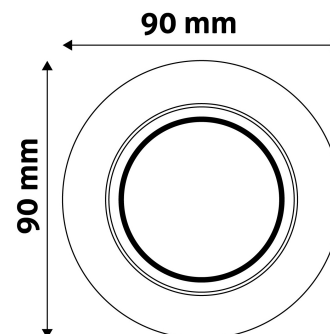

PRODUCT OUTLINE