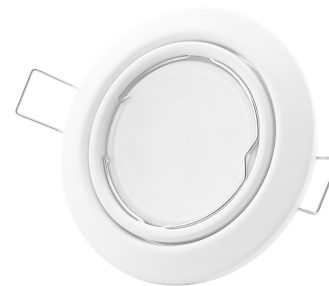

Avide GU10 Frame Round Swivel White

Product code:	ABGU10F-NS-W
Brand link:	avidelighting.com/qr/ABGU10F-NS-W
ID:	AB-190518
Company name:	Bramcke Hungary Kft.
Company address:	Kisatár utca 17., 4031 Debrecen

BOX PICTURE

TECHNICAL DETAILS

Wattage:	
Voltage range:	220-240V
Inner diameter:	55mm
Cut out size:	70mm
Swivel:	Yes
IP standard:	IP20

Avide GU10 Frame Round Swivel White

Product code:	ABGU10F-NS-W
Brand link:	avidelighting.com/qr/ABGU10F-NS-W
ID:	AB-190518
Company name:	Bramcke Hungary Kft.
Company address:	Kisatár utca 17., 4031 Debrecen

PRODUCT PICTURE

PRODUCT OUTLINE

Avide GU10 Frame Round Swivel White

Product code: ABGU10F-NS-W
Brand link: avidelighting.com/qr/ABGU10F-NS-W
ID: AB-190518
Company name: Bramcke Hungary Kft.
Company address: Kishatár utca 17., 4031 Debrecen