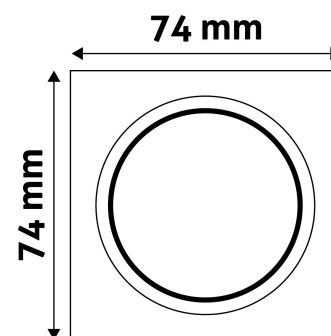

PRODUCT OUTLINE