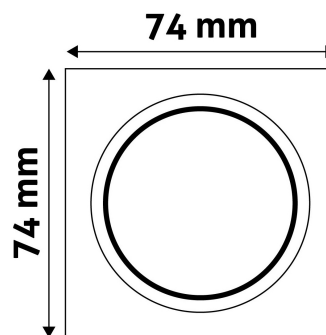

PRODUCT OUTLINE