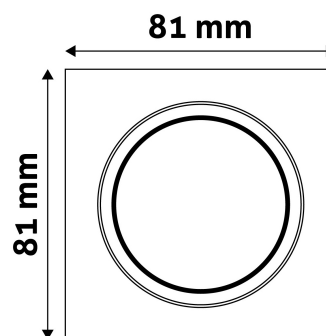

PRODUCT OUTLINE