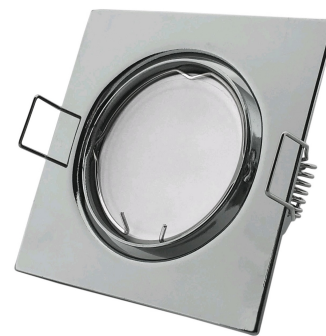

Avide GU10 Frame Square Swivel Chrome

Product code:	ABGU10F-SS-CH
Brand link:	avidelighting.com/qr/ABGU10F-SS-CH
ID:	AB-190518
Company name:	Bramcke Hungary Kft.
Company address:	Kisatár utca 17., 4031 Debrecen

TECHNICAL DETAILS

Wattage:	
Voltage range:	220-240V
Inner diameter:	55mm
Cut out size:	65mm
Swivel:	Yes
IP standard:	IP20

BOX PICTURE

Avide GU10 Frame Square Swivel Chrome

Product code: ABGU10F-SS-CH
Brand link: avidelighting.com/qr/ABGU10F-SS-CH
ID: AB-190518
Company name: Bramcke Hungary Kft.
Company address: Kishatár utca 17., 4031 Debrecen

PRODUCT PICTURE

PRODUCT OUTLINE

Avide GU10 Frame Square Swivel Chrome

Product code: ABGU10F-SS-CH
Brand link: avidelighting.com/qr/ABGU10F-SS-CH
ID: AB-190518
Company name: Bramcke Hungary Kft.
Company address: Kishatár utca 17., 4031 Debrecen