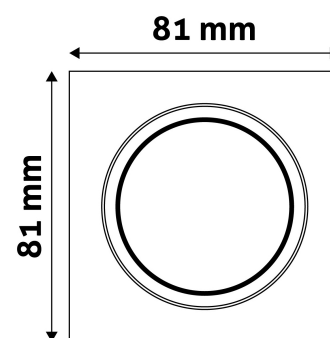

PRODUCT OUTLINE