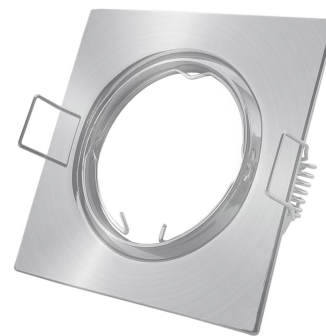

Avide GU10 Frame Square Swivel Satin Nickel

Product code: ABGU10F-SS-SN
Brand link: avidelighting.com/qr/ABGU10F-SS-SN
ID: AB-190518
Company name: Bramcke Hungary Kft.
Company address: Kishatár utca 17., 4031 Debrecen

TECHNICAL DETAILS

Wattage:
Voltage range: 220-240V
Inner diameter: 55mm
Cut out size: 65mm
Swivel: Yes
IP standard: IP20

BOX PICTURE

Avide GU10 Frame Square Swivel Satin Nickel

Product code: ABGU10F-SS-SN
Brand link: avidelighting.com/qr/ABGU10F-SS-SN
ID: AB-190518
Company name: Bramcke Hungary Kft.
Company address: Kishatár utca 17., 4031 Debrecen

PRODUCT PICTURE

PRODUCT OUTLINE

Avide GU10 Frame Square Swivel Satin Nickel

Product code: ABGU10F-SS-SN
Brand link: avidelighting.com/qr/ABGU10F-SS-SN
ID: AB-190518
Company name: Bramcke Hungary Kft.
Company address: Kishatár utca 17., 4031 Debrecen