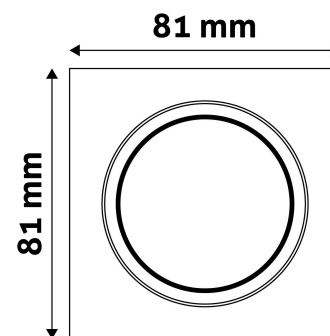

PRODUCT OUTLINE