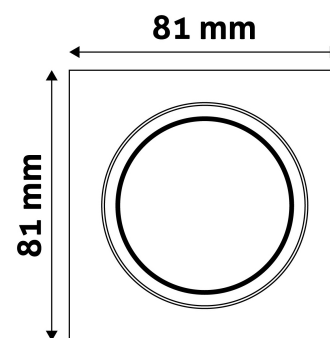

PRODUCT OUTLINE