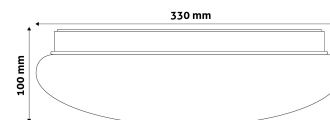

PRODUCT SIZE

Diameter: 330mm
 Height: 100mm

CARDBOARD BOX

EAN: 5999097924083
 Packaging: 1/b 10/c 100/p
 Dimensions: 335mm x 110mm x 335mm
 Net weight: 431.5g
 Gross weight: 651.5g

CARTON

EAN: 5999097924090
 Packaging: 1/b 10/c 100/p
 Dimensions: 1 130mm x 350mm x 350mm
 Net weight: 4.315kg
 Gross weight: 6.515kg

PALLET EXAMPLE

Height:
 Width: 120cm (std Euro pallet)
 Mepth: 80cm (std Euro pallet)
 Cartons per pallet: 10carton/pallet
 Cartons per row:
 Net weight: 43.15kg
 Gross weight: 65.15kg

PRODUCT PICTURE

PRODUCT OUTLINE