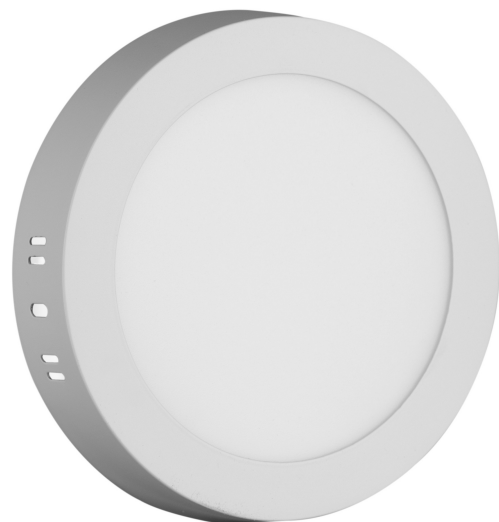

Avide LED Ceiling Lamp Surface Mounted Round ALU 12W CW 6400K

Product code: ACSMCW-R-12W-ALU
Brand link: avidelighting.com/qr/ACSMCW-R-12W-ALU
ID: AB-190518
Company name: Bramcke Hungary Kft.
Company address: Kishatár utca 17., 4031 Debrecen

QR code:
Date of issue: 2024-05-21
Page: 2/3

PRODUCT SIZE

Diameter: 170mm
Height: 31.5mm

CARDBOARD BOX

EAN: 5999562281901
Packaging: 1/b 40/c 1080/p
Dimensions: 170mm x 40mm x 170mm
Net weight: 255g
Gross weight: 292.5g

CARTON

EAN: 5999562281918
Packaging: 1/b 40/c 1080/p
Dimensions: 885mm x 220mm x 193mm
Net weight: 10.2kg
Gross weight: 11.7kg

PALLET EXAMPLE

Height:
Width: 120cm (std Euro pallet)
Meprh: 80cm (std Euro pallet)
Cartons per pallet: 27carton/pallet
Cartons per row:
Net weight: 275.4kg
Gross weight: 315.9kg

PRODUCT PICTURE