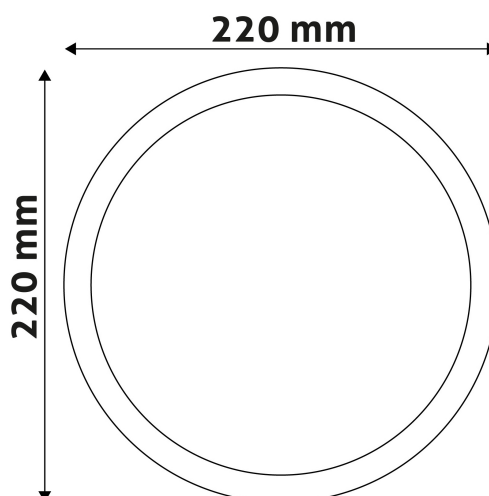

PRODUCT SIZE

Diameter: 220mm
 Height: 31.5mm

CARDBOARD BOX

EAN: 5999562281963
 Packaging: 1/b 30/c 480/p
 Dimensions: 223mm x 223mm x 30mm
 Net weight: 370g
 Gross weight: 431g

CARTON

EAN: 5999562281970
 Packaging: 1/b 30/c 480/p
 Dimensions: 690mm x 420mm x 250mm
 Net weight: 11.1kg
 Gross weight: 12.93kg

PALLET EXAMPLE

Height:
 Width: 120cm (std Euro pallet)
 Mepth: 80cm (std Euro pallet)
 Cartons per pallet: 16carton/pallet
 Cartons per row:
 Net weight: 177.6kg
 Gross weight: 206.88kg

PRODUCT PICTURE

PRODUCT OUTLINE