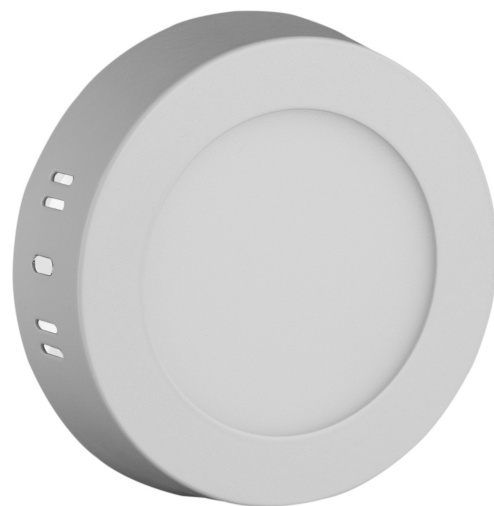

Avide LED Ceiling Lamp Surface Mounted Round ALU 6W CW 6400K

Product code: ACSMCW-R-6W-ALU
Brand link: avidelighting.com/qr/ACSMCW-R-6W-ALU
ID: AB-190518
Company name: Bramcke Hungary Kft.
Company address: Kishatár utca 17., 4031 Debrecen

Date of issue: 2024-05-20

Page: 2/3

PRODUCT SIZE

Diameter: 120mm
Height: 31.5mm

CARDBOARD BOX

EAN: 5999097912400
Packaging: 1/b 50/c 1600/p
Dimensions: 125mm x 39mm x 125mm
Net weight: 138g
Gross weight: 148g

CARTON

EAN: 5999097912417
Packaging: 1/b 50/c 1600/p
Dimensions: 645mm x 220mm x 270mm
Net weight: 6.9kg
Gross weight: 7.4kg

PALLET EXAMPLE

Height:
Width: 120cm (std Euro pallet)
Meptch: 80cm (std Euro pallet)
Cartons per pallet: 32carton/pallet
Cartons per row:
Net weight: 220.8kg
Gross weight: 236.8kg

PRODUCT PICTURE