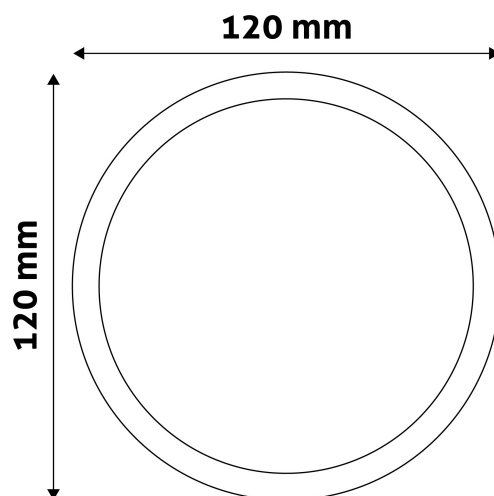

Page: 2/3

PRODUCT SIZE

Diameter: 120mm
Height: 31.5mm

CARDBOARD BOX

EAN: 5999097912400
Packaging: 1/b 50/c 1600/p
Dimensions: 125mm x 39mm x 125mm
Net weight: 138g
Gross weight: 148g

CARTON

EAN: 5999097912417
Packaging: 1/b 50/c 1600/p
Dimensions: 645mm x 220mm x 270mm
Net weight: 6.9kg
Gross weight: 7.4kg

PALLET EXAMPLE

Height:
Width: 120cm (std Euro pallet)
Meptch: 80cm (std Euro pallet)
Cartons per pallet: 32carton/pallet
Cartons per row:
Net weight: 220.8kg
Gross weight: 236.8kg

PRODUCT PICTURE

PRODUCT OUTLINE