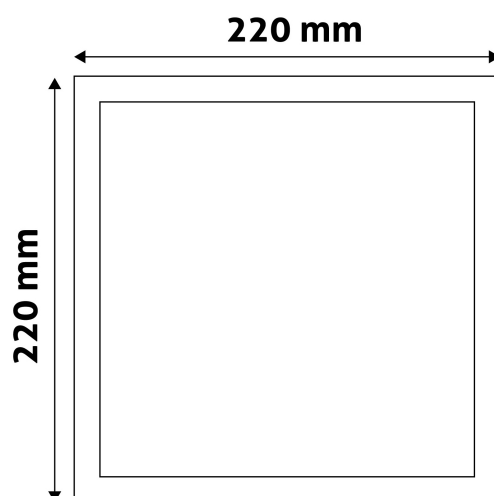

Wattage:	18W
Voltage:	220-240V
Beam angle:	120°
Dimmability:	No
Lumen output:	1 490lm
Color temperature:	
Lifetime:	25 000h
Energy class:	
Type of LED:	SMD
CRI:	80
IP standard:	IP20

BOX PICTURE

Avide LED Ceiling Lamp Surface Mounted Square ALU 18W CW 6400K

Page: 2/3

PRODUCT SIZE

Width: 220mm
Height: 31.5mm

CARDBOARD BOX

EAN: 5999562282267
Packaging: 1/b 30/c 480/p
Dimensions: 220mm x 39mm x 225mm
Net weight: 370g
Gross weight: 431g

CARTON

EAN: 5999562282274
Packaging: 1/b 30/c 480/p
Dimensions: 690mm x 420mm x 250mm
Net weight: 11.1kg
Gross weight: 12.93kg

PALLET EXAMPLE

Height:
Width: 120cm (std Euro pallet)
Depth: 80cm (std Euro pallet)
Cartons per pallet: 16carton/pallet
Cartons per row:
Net weight: 177.6kg
Gross weight: 206.88kg

PRODUCT PICTURE

PRODUCT OUTLINE