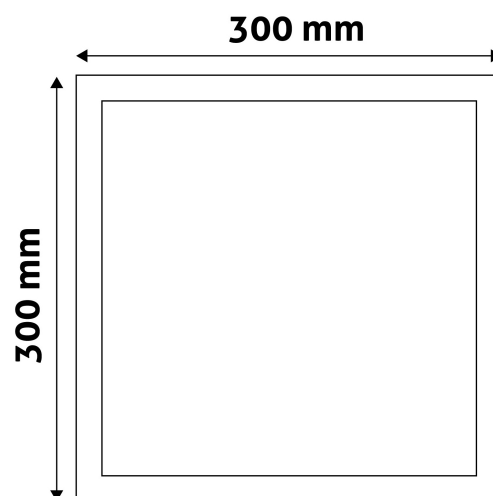

PRODUCT OUTLINE