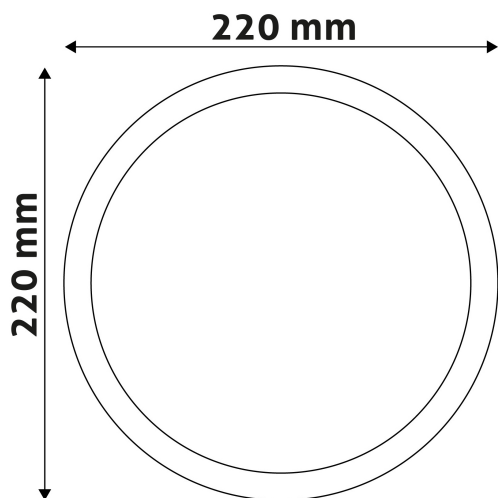

PRODUCT OUTLINE