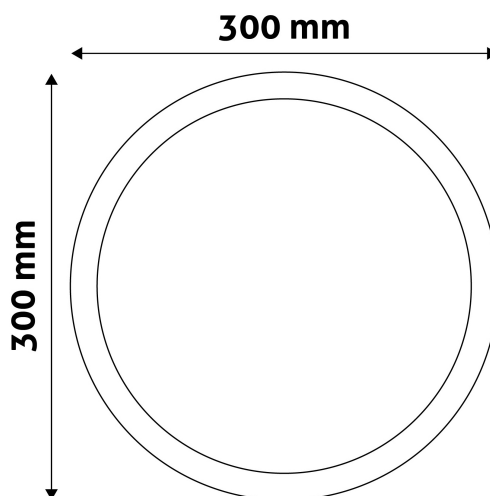

PRODUCT SIZE

Diameter: 299mm
 Height: 31.5mm

CARDBOARD BOX

EAN: 5999097908823
 Packaging: 1/b 20/c 240/p
 Dimensions: 300mm x 34mm x 300mm
 Net weight: 675g
 Gross weight: 795g

CARTON

EAN: 5999097908830
 Packaging: 1/b 20/c 240/p
 Dimensions: 630mm x 390mm x 330mm
 Net weight: 13.5kg
 Gross weight: 15.9kg

PALLET EXAMPLE

Height:
 Width: 120cm (std Euro pallet)
 Mepth: 80cm (std Euro pallet)
 Cartons per pallet: 12carton/pallet
 Cartons per row:
 Net weight: 162kg
 Gross weight: 190.8kg

PRODUCT PICTURE

PRODUCT OUTLINE