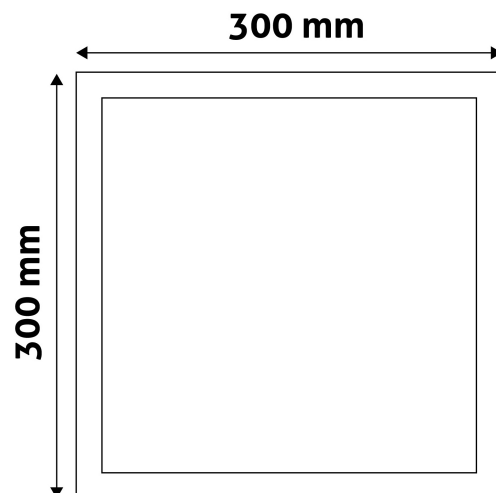

PRODUCT SIZE

Width: 297mm
 Height: 31.5mm

CARDBOARD BOX

EAN: 5999097908861
 Packaging: 1/b 20/c 240/p
 Dimensions: 303mm x 303mm x 35mm
 Net weight: 675g
 Gross weight: 795g

CARTON

EAN: 5999097908878
 Packaging: 1/b 20/c 240/p
 Dimensions: 630mm x 420mm x 325mm
 Net weight: 13.5kg
 Gross weight: 15.9kg

PALLET EXAMPLE

Height:
 Width: 120cm (std Euro pallet)
 Depth: 80cm (std Euro pallet)
 Cartons per pallet: 12carton/pallet
 Cartons per row:
 Net weight: 162kg
 Gross weight: 190.8kg

PRODUCT PICTURE

PRODUCT OUTLINE