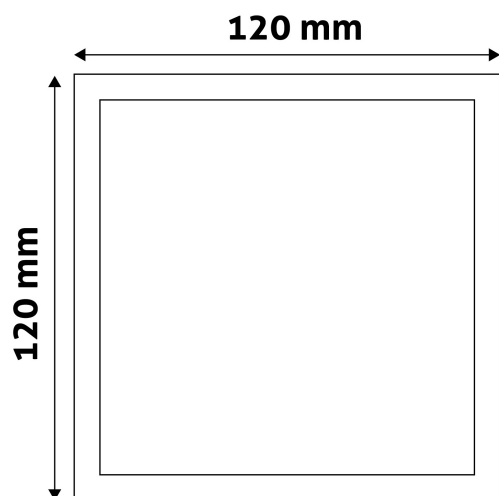

Wattage: 6W
Voltage: 220-240V
Beam angle: 120°
Dimmability: No
Lumen output: 420lm
Color temperature:
Lifetime: 25 000h
Energy class:
Type of LED: SMD
CRI: 80
IP standard: IP20

BOX PICTURE

Avide LED Ceiling Lamp Surface Mounted Square ALU 6W NW 4000K

PRODUCT SIZE

Width: 120mm
Height: 31.5mm

CARDBOARD BOX

EAN: 5999097912066
Packaging: 1/b 50/c 1600/p
Dimensions: 125mm x 39mm x 125mm
Net weight: 138g
Gross weight: 148g

CARTON

EAN: 5999097912073
Packaging: 1/b 50/c 1600/p
Dimensions: 645mm x 220mm x 270mm
Net weight: 6.9kg
Gross weight: 7.4kg

PALLET EXAMPLE

Height:
Width: 120cm (std Euro pallet)
Mepth: 80cm (std Euro pallet)
Cartons per pallet: 32carton/pallet
Cartons per row:
Net weight: 220.8kg
Gross weight: 236.8kg

PRODUCT PICTURE

PRODUCT OUTLINE