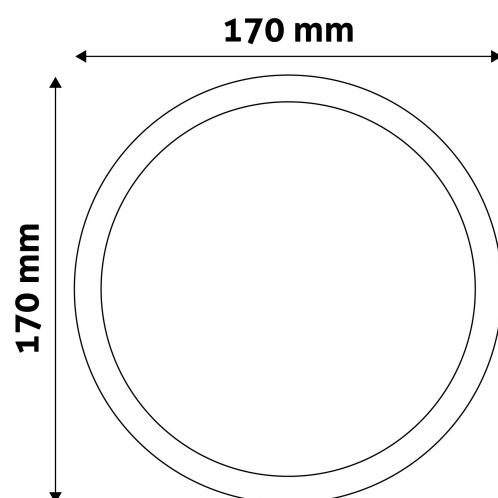

PRODUCT OUTLINE