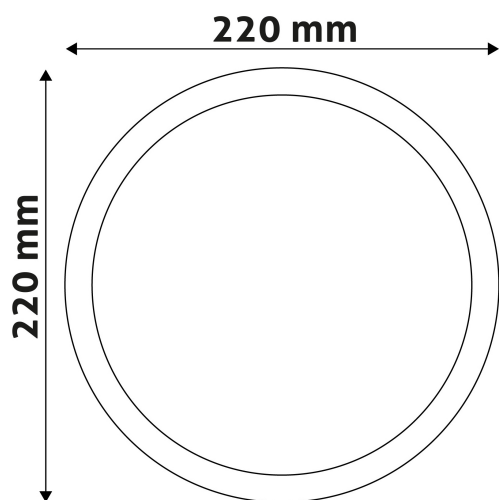

PRODUCT OUTLINE