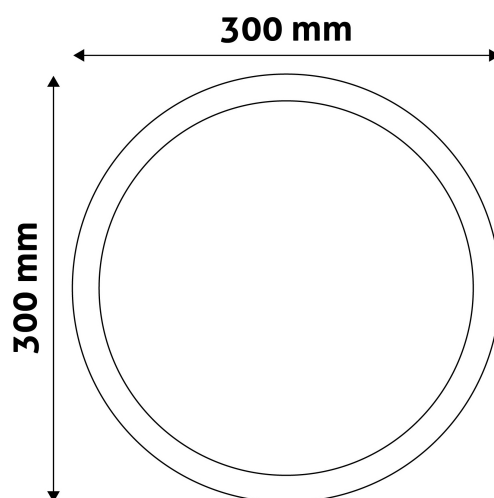

PRODUCT SIZE

Diameter: 300mm
 Height: 31.5mm

CARDBOARD BOX

EAN: 5999097908847
 Packaging: 1/b 20/c 240/p
 Dimensions: 300mm x 39mm x 300mm
 Net weight: 675g
 Gross weight: 795g

CARTON

EAN: 5999097908854
 Packaging: 1/b 20/c 240/p
 Dimensions: 625mm x 420mm x 325mm
 Net weight: 13.5kg
 Gross weight: 15.9kg

PALLET EXAMPLE

Height:
 Width: 120cm (std Euro pallet)
 Mepth: 80cm (std Euro pallet)
 Cartons per pallet: 12carton/pallet
 Cartons per row:
 Net weight: 162kg
 Gross weight: 190.8kg

PRODUCT PICTURE

PRODUCT OUTLINE