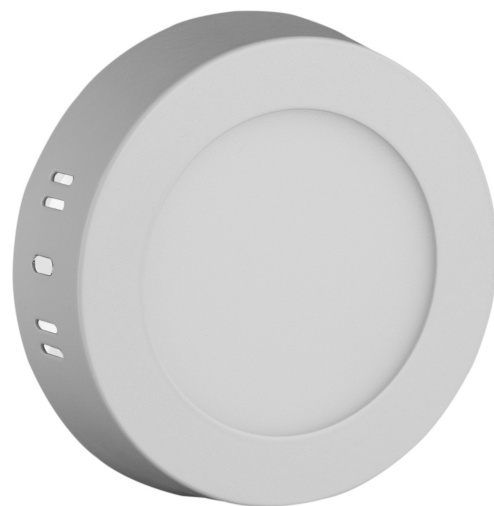

Avide LED Ceiling Lamp Surface Mounted Round ALU 6W WW 3000K

Product code: ACSMWW-R-6W-ALU
Brand link: avidelighting.com/qr/ACSMWW-R-6W-ALU
ID: AB-190518
Company name: Bramcke Hungary Kft.
Company address: Kishatár utca 17., 4031 Debrecen

Date of issue: 2024-05-21

Page: 2/3

PRODUCT SIZE

Diameter: 120mm
Height: 31.5mm

CARDBOARD BOX

EAN: 5999097912387
Packaging: 1/b 50/c 1600/p
Dimensions: 125mm x 39mm x 125mm
Net weight: 138g
Gross weight: 148g

CARTON

EAN: 5999097912394
Packaging: 1/b 50/c 1600/p
Dimensions: 645mm x 220mm x 270mm
Net weight: 6.9kg
Gross weight: 7.4kg

PALLET EXAMPLE

Height:
Width: 120cm (std Euro pallet)
Mepth: 80cm (std Euro pallet)
Cartons per pallet: 32carton/pallet
Cartons per row:
Net weight: 220.8kg
Gross weight: 236.8kg

PRODUCT PICTURE