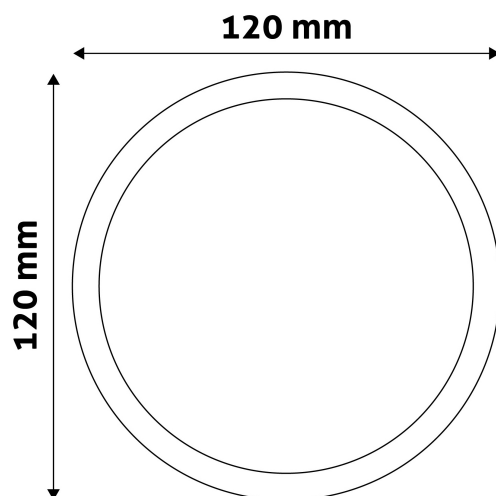

Page: 2/3

PRODUCT SIZE

Diameter: 120mm
 Height: 31.5mm

CARDBOARD BOX

EAN: 5999097912387
 Packaging: 1/b 50/c 1600/p
 Dimensions: 125mm x 39mm x 125mm
 Net weight: 138g
 Gross weight: 148g

CARTON

EAN: 5999097912394
 Packaging: 1/b 50/c 1600/p
 Dimensions: 645mm x 220mm x 270mm
 Net weight: 6.9kg
 Gross weight: 7.4kg

PALLET EXAMPLE

Height:
 Width: 120cm (std Euro pallet)
 Mepth: 80cm (std Euro pallet)
 Cartons per pallet: 32carton/pallet
 Cartons per row:
 Net weight: 220.8kg
 Gross weight: 236.8kg

PRODUCT PICTURE

PRODUCT OUTLINE