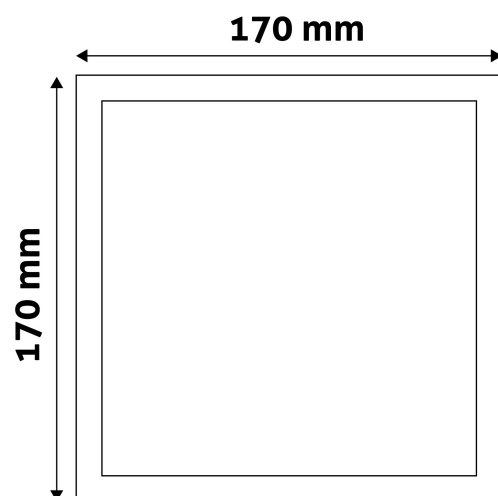

Wattage: 12W
Voltage: 220-240V
Beam angle: 120°
Dimmability: No
Lumen output: 950lm
Color temperature:
Lifetime: 25 000h
Energy class:
Type of LED: SMD
CRI: 80
IP standard: IP20

BOX PICTURE

Avide LED Ceiling Lamp Surface Mounted Square ALU 12W WW 3000K

Page: 2/3

PRODUCT SIZE

Width: 170mm
Height: 31.5mm

CARDBOARD BOX

EAN: 5999562282007
Packaging: 1/b 40/c 1440/p
Dimensions: 173mm x 39mm x 175mm
Net weight: 255g
Gross weight: 292.5g

CARTON

EAN: 5999562282014
Packaging: 1/b 40/c 1440/p
Dimensions: 885mm x 220mm x 193mm
Net weight: 10.2kg
Gross weight: 11.7kg

PALLET EXAMPLE

Height:
Width: 120cm (std Euro pallet)
Mepth: 80cm (std Euro pallet)
Cartons per pallet: 36carton/pallet
Cartons per row:
Net weight: 367.2kg
Gross weight: 421.2kg

PRODUCT PICTURE

PRODUCT OUTLINE