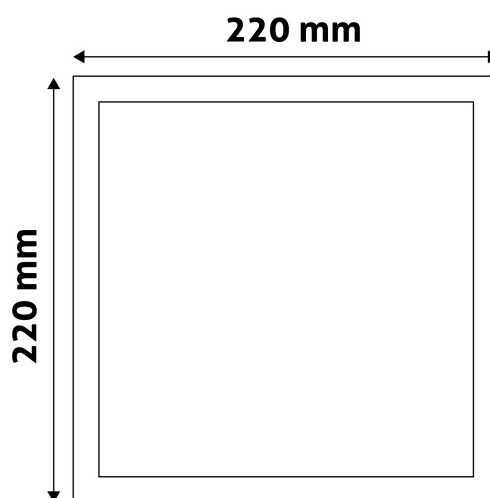

Wattage:	18W
Voltage:	220-240V
Beam angle:	120°
Dimmability:	No
Lumen output:	1 490lm
Color temperature:	
Lifetime:	25 000h
Energy class:	
Type of LED:	SMD
CRI:	80
IP standard:	IP20

BOX PICTURE

Avide LED Ceiling Lamp Surface Mounted Square ALU 18W WW 3000K

PRODUCT SIZE

Width: 220mm
 Height: 31.5mm

CARDBOARD BOX

EAN: 5999562281130
 Packaging: 1/b 30/c 480/p
 Dimensions: 225mm x 39mm x 225mm
 Net weight: 370g
 Gross weight: 431g

CARTON

EAN: 5999562281147
 Packaging: 1/b 30/c 480/p
 Dimensions: 690mm x 420mm x 245mm
 Net weight: 11.1kg
 Gross weight: 12.93kg

PALLET EXAMPLE

Height:
 Width: 120cm (std Euro pallet)
 Depth: 80cm (std Euro pallet)
 Cartons per pallet: 16carton/pallet
 Cartons per row:
 Net weight: 177.6kg
 Gross weight: 206.88kg

PRODUCT PICTURE

PRODUCT OUTLINE