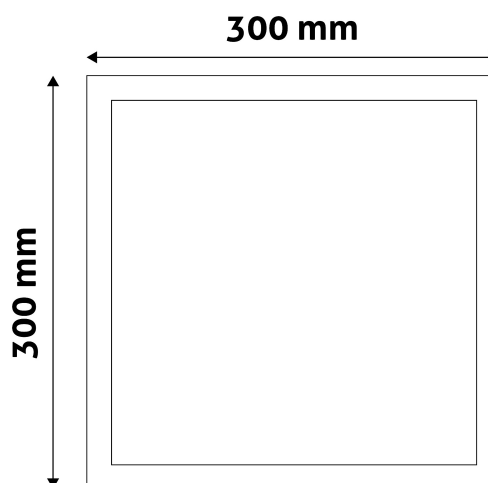

Wattage: 24W
Voltage: 220-240V
Beam angle: 120°
Dimmability: No
Lumen output: 1 990lm
Color temperature:
Lifetime: 25 000h
Energy class:
Type of LED: SMD
CRI: 80
IP standard: IP20

BOX PICTURE

Avide LED Ceiling Lamp Surface Mounted Square ALU 24W WW 3000K

Page: 2/3

PRODUCT SIZE

Width: 300mm
Height: 31.5mm

CARDBOARD BOX

EAN: 5999097908885
Packaging: 1/b 20/c 240/p
Dimensions: 300mm x 39mm x 300mm
Net weight: 675g
Gross weight: 795g

CARTON

EAN: 5999097908892
Packaging: 1/b 20/c 240/p
Dimensions: 625mm x 420mm x 325mm
Net weight: 13.5kg
Gross weight: 15.9kg

PALLET EXAMPLE

Height:
Width: 120cm (std Euro pallet)
Depth: 80cm (std Euro pallet)
Cartons per pallet: 12carton/pallet
Cartons per row:
Net weight: 162kg
Gross weight: 190.8kg

PRODUCT PICTURE

PRODUCT OUTLINE