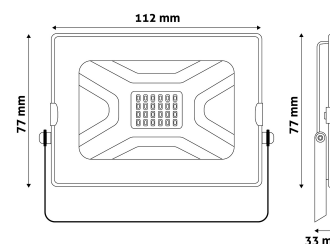

PRODUCT OUTLINE