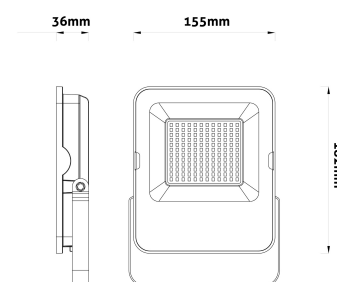

PRODUCT OUTLINE