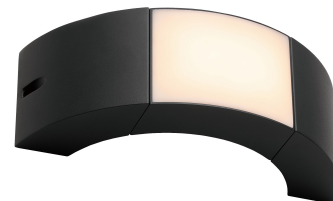

Avide Outdoor Wall Lamp Beirut 6W WW IP54

Product code: AOLWR6WW-BEI
Brand link:
ID: AB-190518
Company name: Bramcke Hungary Kft.
Company address: Kishatár utca 17., 4031 Debrecen

QR code:
Date of issue: 2024-10-03
Page: 2/3

PRODUCT SIZE

Width: 102mm
Height: 280mm
Depth:

CARDBOARD BOX

EAN: 5999097937182
Packaging: 1/b 6/c 432/p
Dimensions:
Net weight: 850g
Gross weight: 850g

CARTON

EAN: 5999097937199
Packaging: 1/b 6/c 432/p
Dimensions:
Net weight: 5.1kg
Gross weight: 5.1kg

PALLET EXAMPLE

Height:
Width: 120cm (std Euro pallet)
Mepth: 80cm (std Euro pallet)
Cartons per pallet: 72carton/pallet
Cartons per row:
Net weight: 367.2kg
Gross weight: 367.2kg

PRODUCT PICTURE

PRODUCT OUTLINE