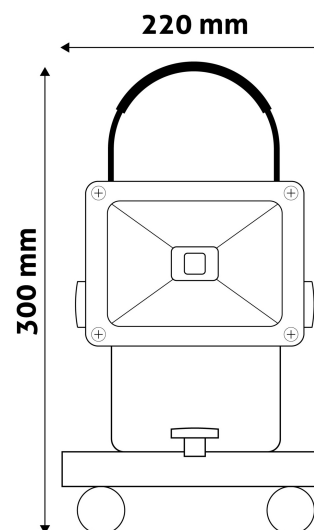

PRODUCT OUTLINE