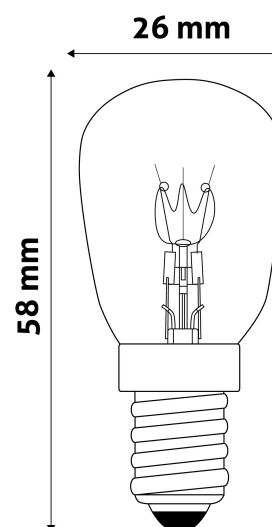

PRODUCT OUTLINE