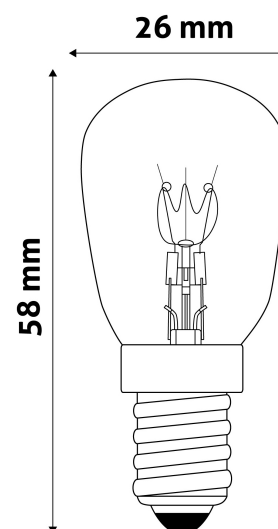

PRODUCT OUTLINE