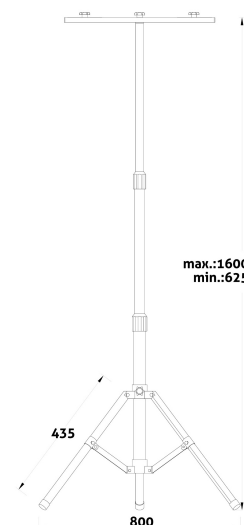

PRODUCT OUTLINE