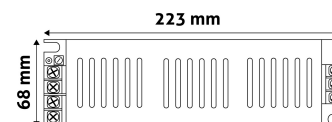

PRODUCT OUTLINE